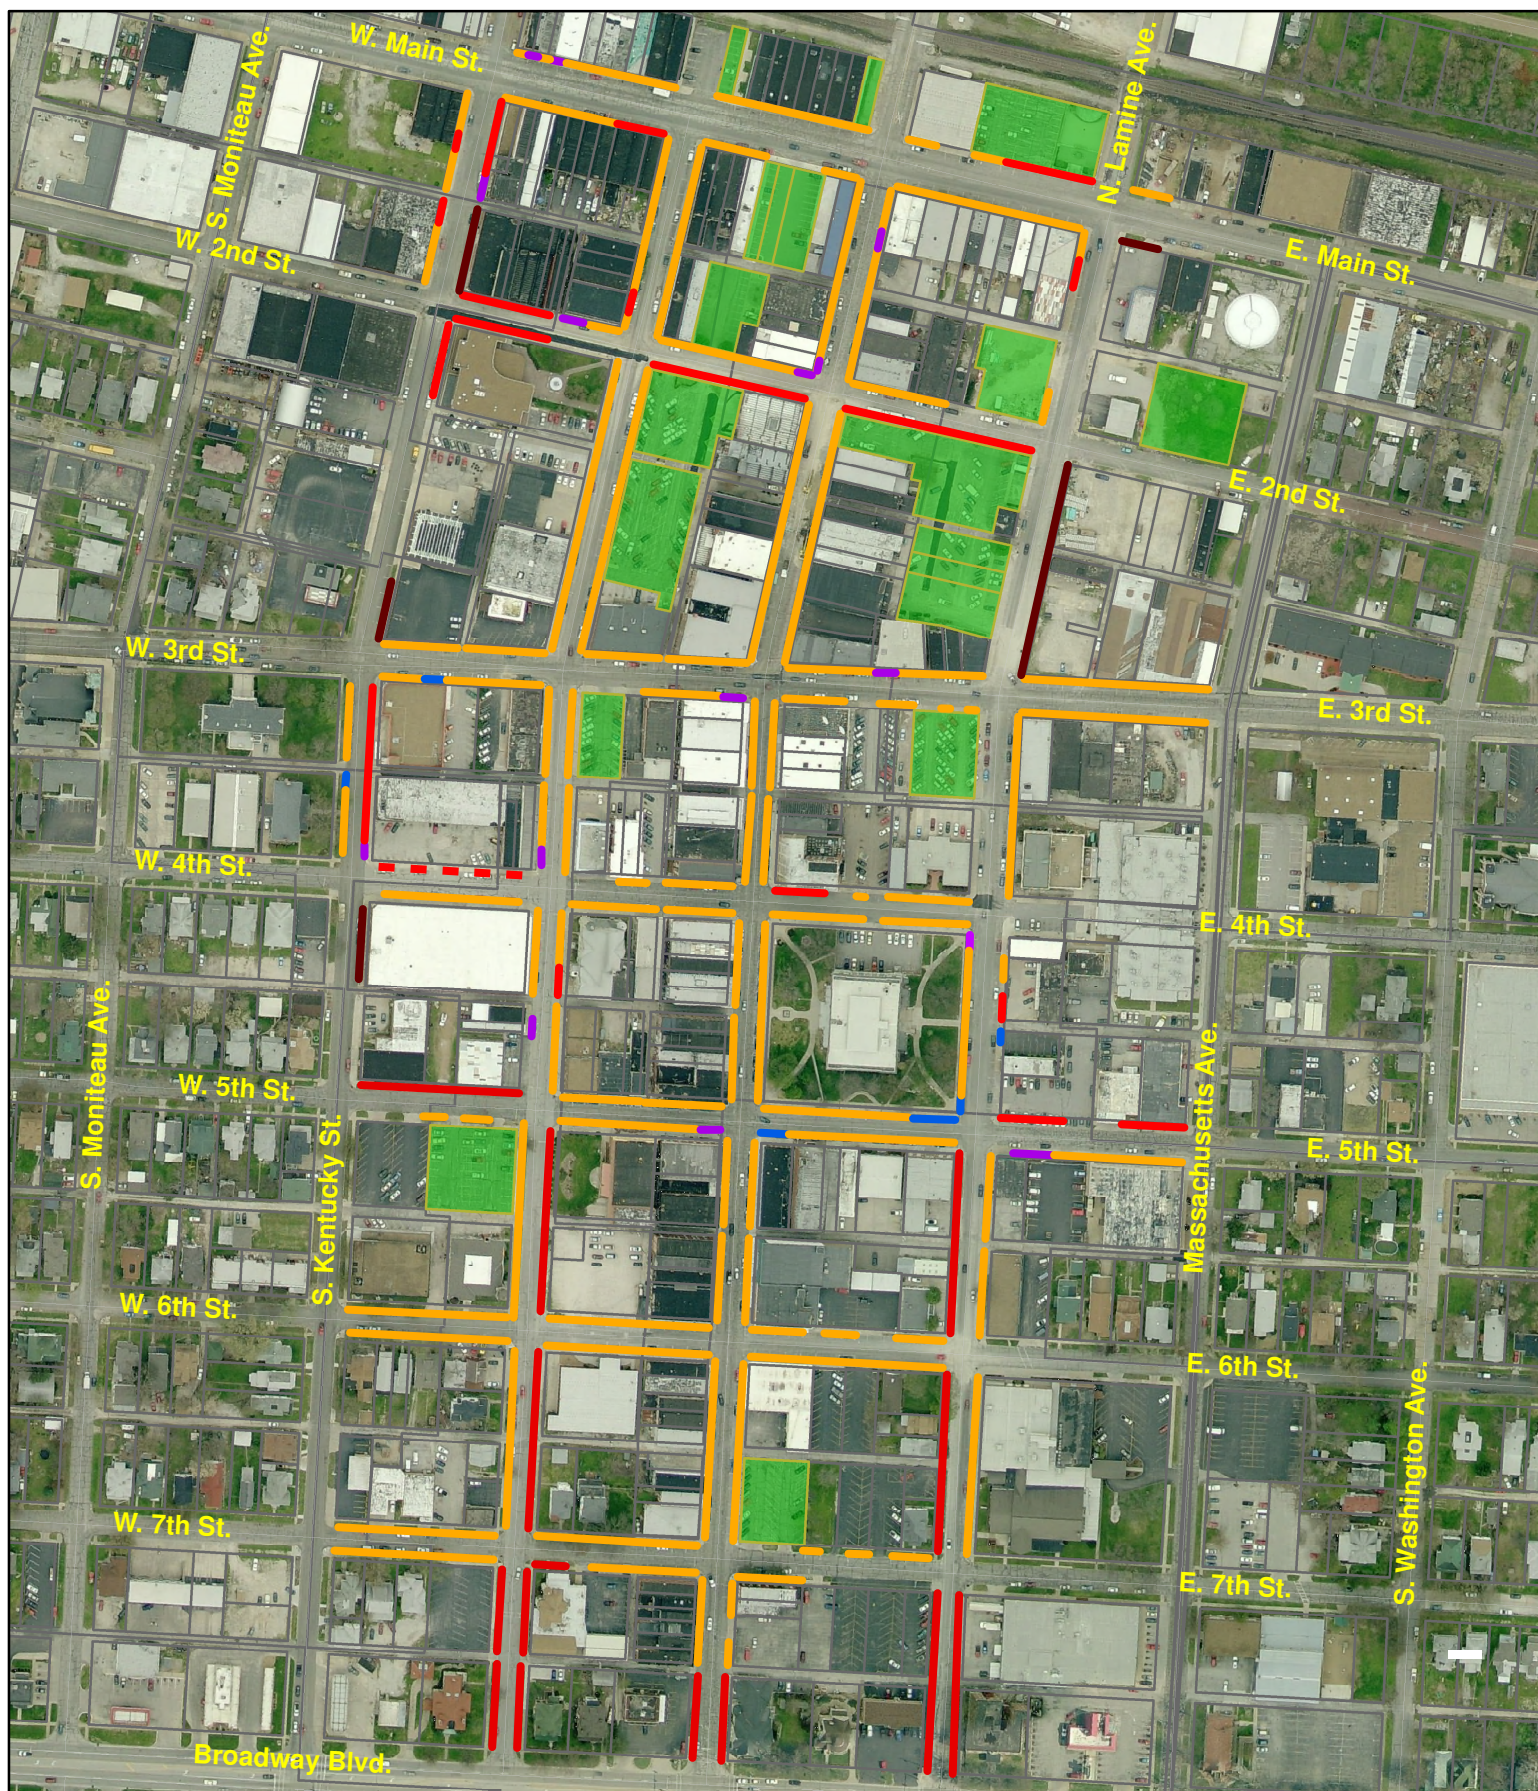

Sedalia Downtown Parking

— No Parking — Handicap Parking — 15 Minute Parking — 2 Hour Parking
— 10 Hour Parking